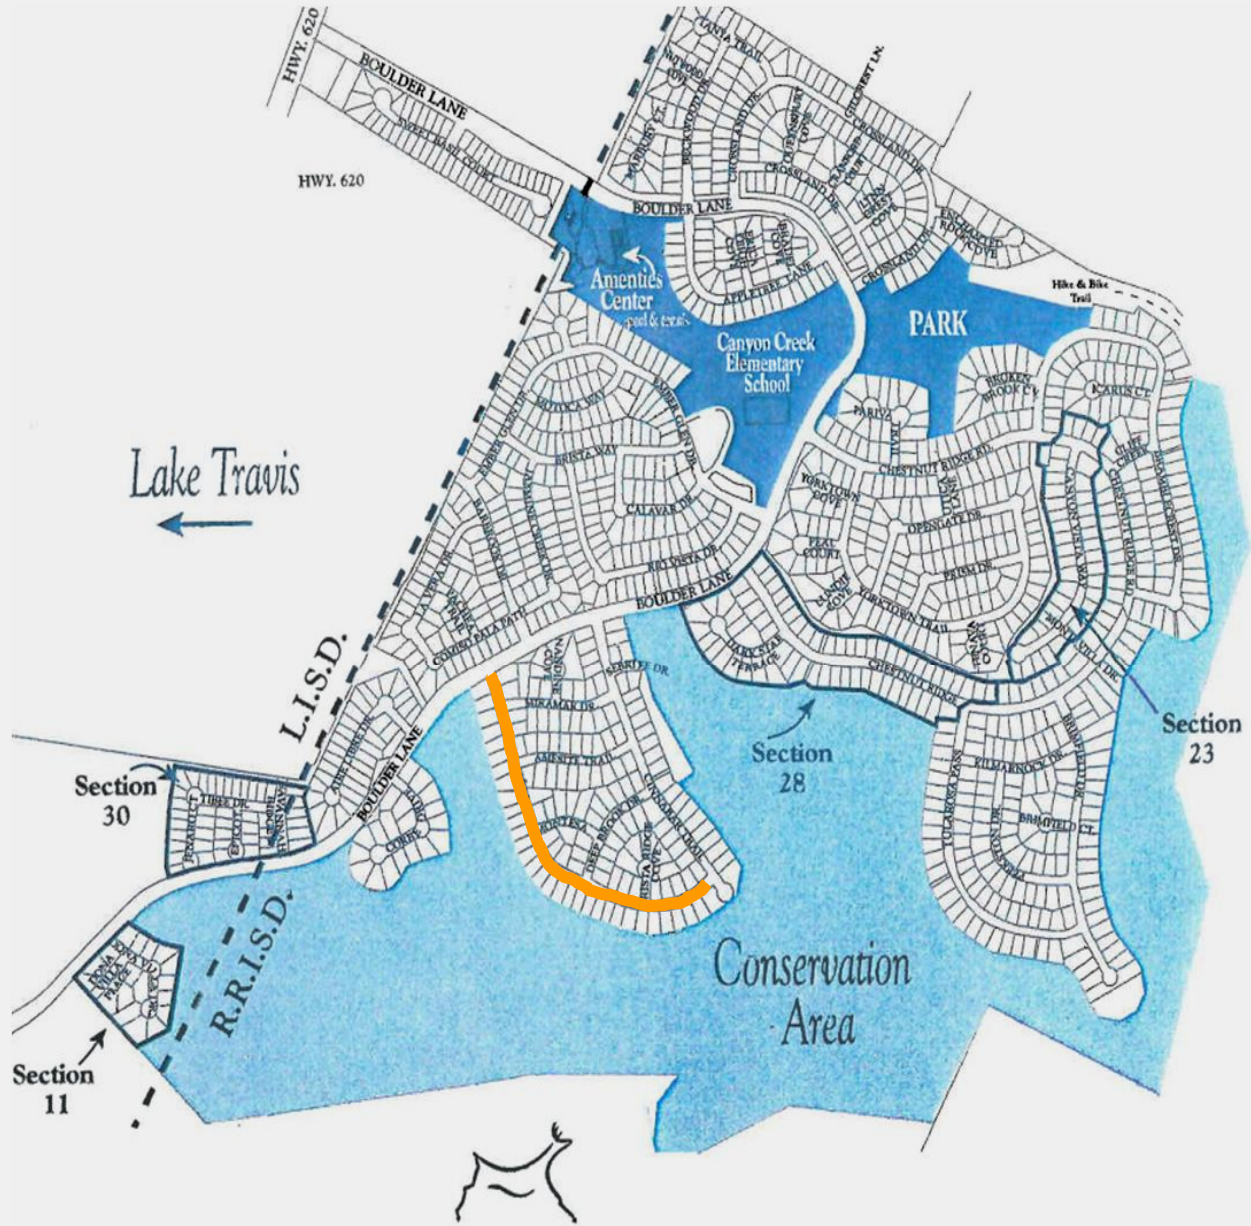

9501 INDIGO BRUSH DR.

Neighborhood Map

CANYON CREEK

512-346-1799
dillard@reloaustin.com
www.ReloAustin.com
www.canyoncreeknews.com
www.activerain.com/blogs/doriedillard

DORIE DILLARD GRI CRS ABR